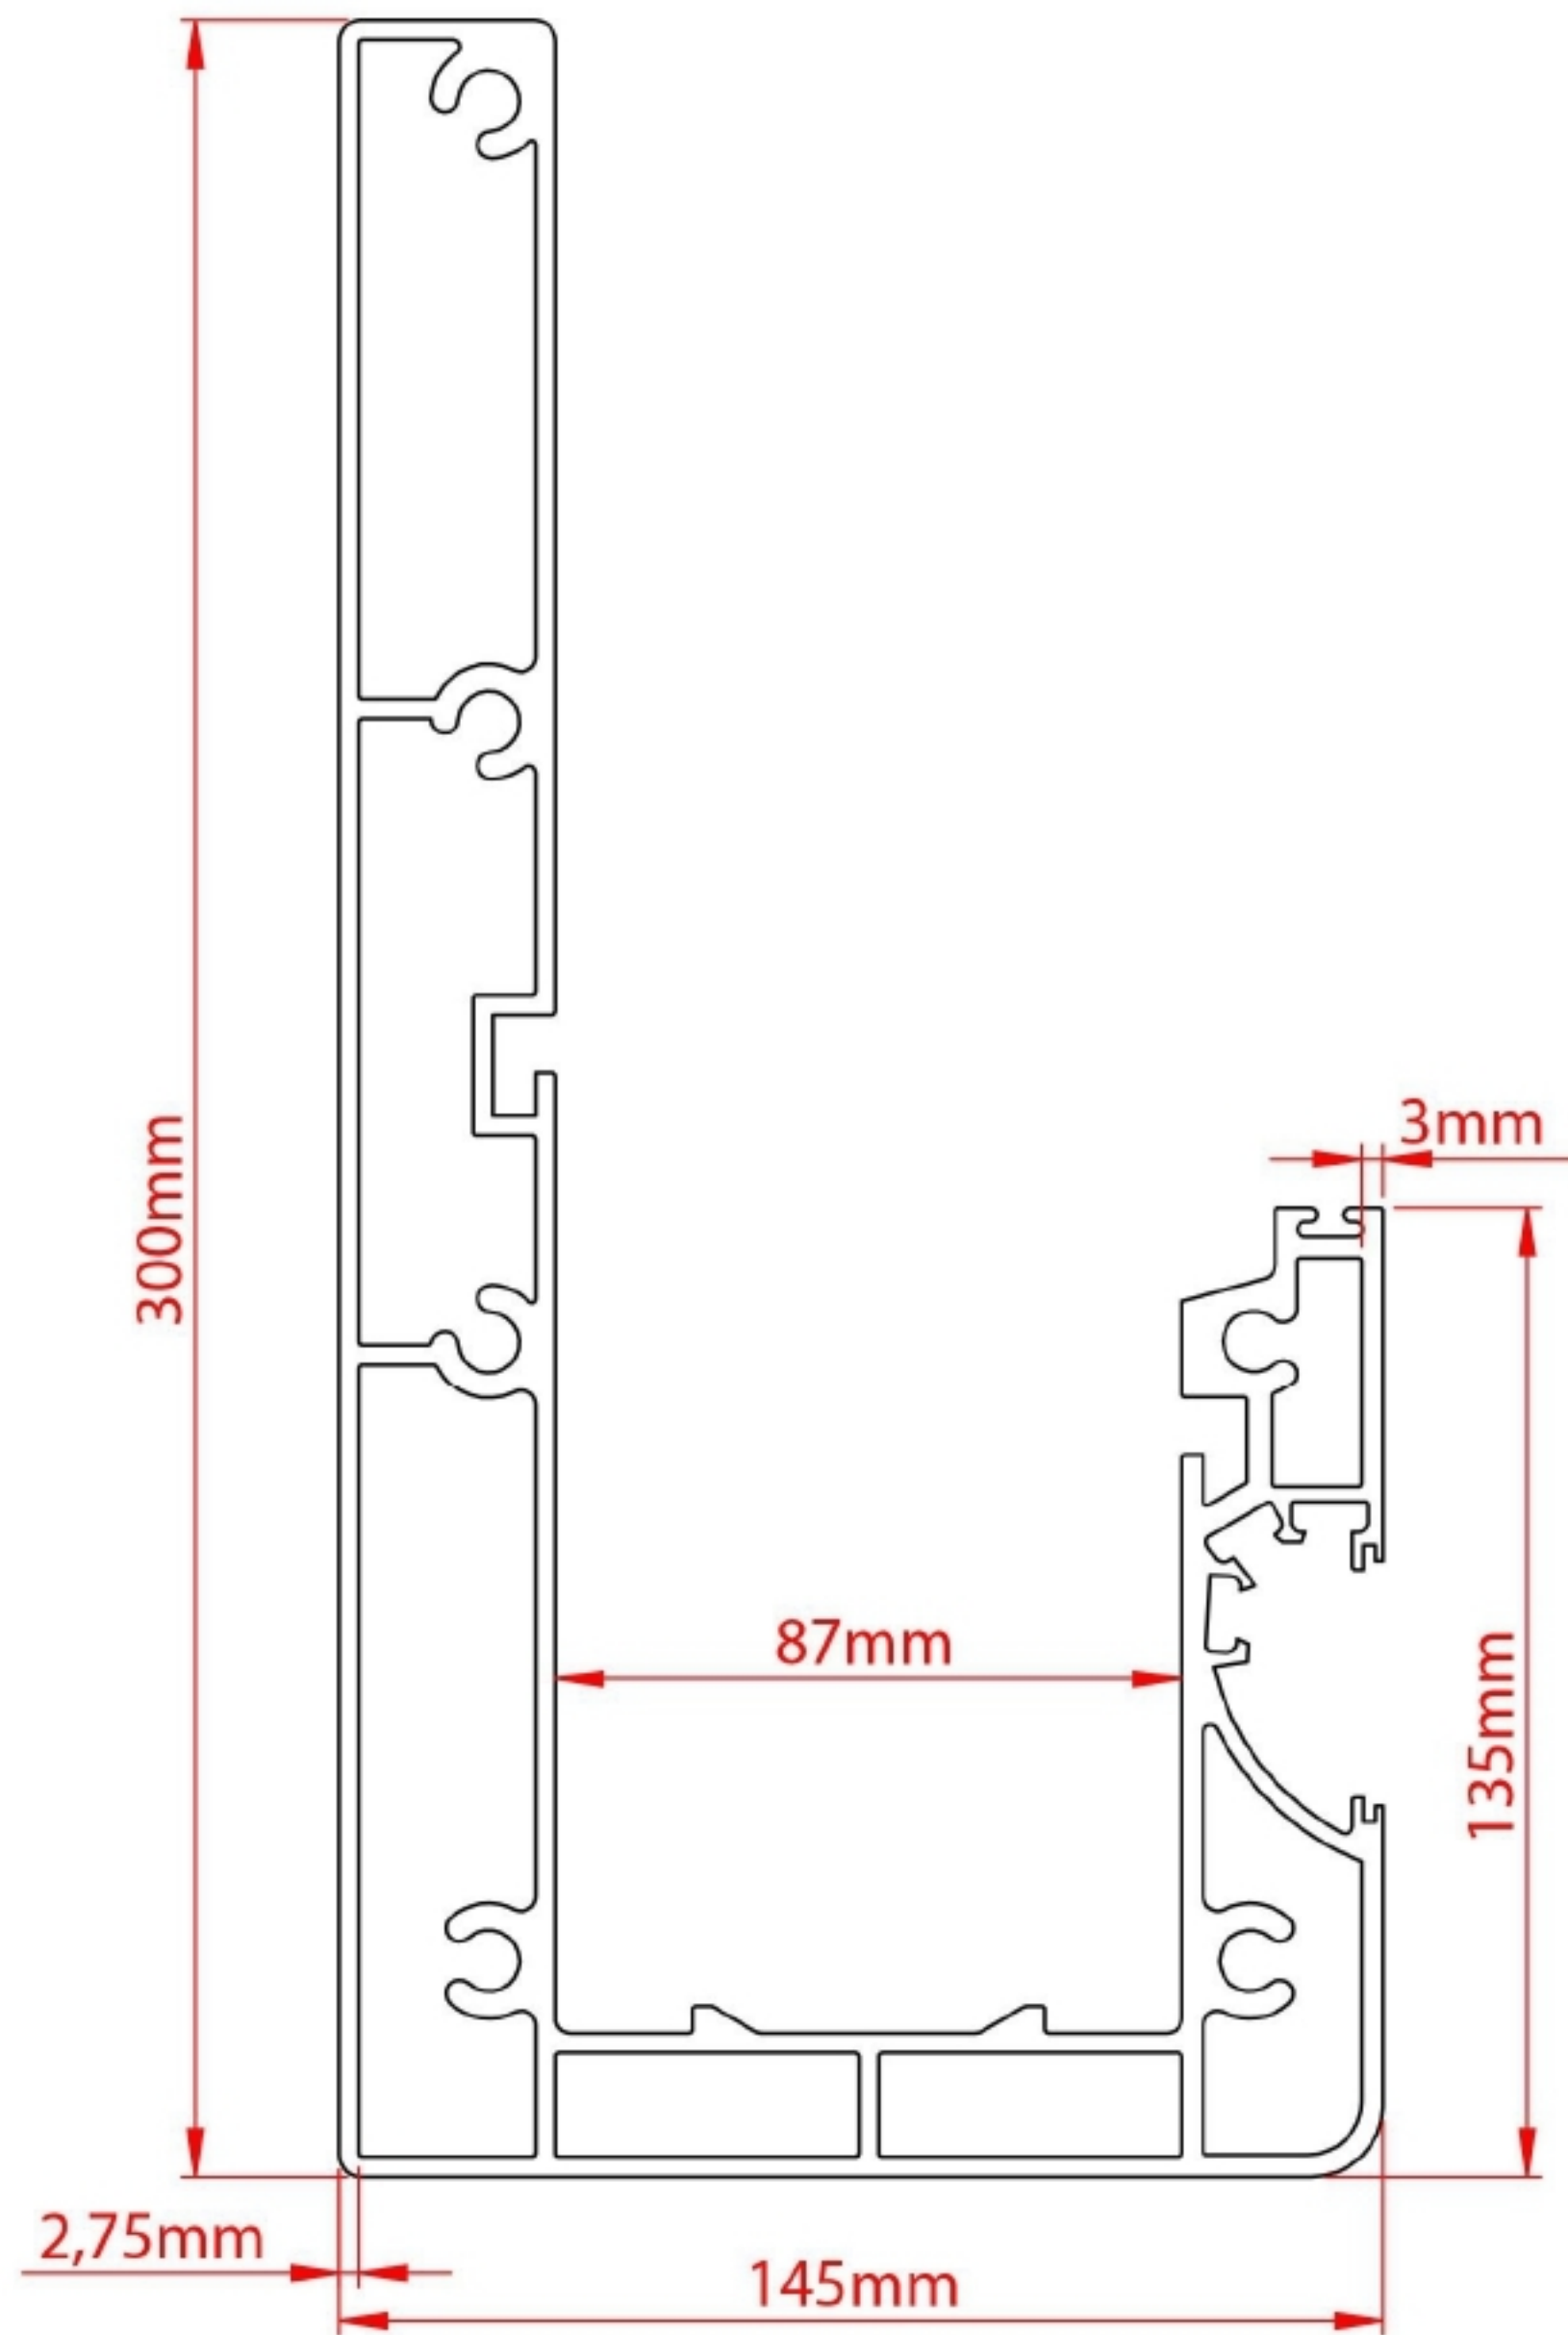

# Pinela Glass / Pinela Deluxe Plus

Goot / Rinnenprofil / Gutter

Subject: Technical drawing  
Pinela Glass / Pinela Deluxe Plus

Date: November 2024

# Pinela Glass / Pinela Deluxe Plus

Staander / Pfosten / Pilar

Subject: Technical drawing  
Pinela Glass / Pinela Deluxe Plus

Date: November 2024

# Pinela Deluxe Plus

Lamel / Lamel / Panel

Subject: Technical drawing  
Pinela Deluxe Plus

Date: November 2024