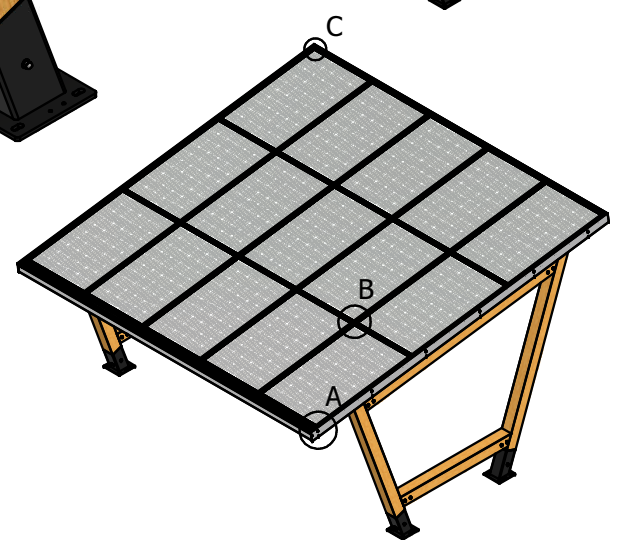

G-G (1 : 50)

E (1 : 10)

A (1 : 5)

B (1 : 5)

C (1 : 5)

D (1 : 5)

Designed by LKN	Checked by	Approved by	Date 28-11-2022	Date
			Solardok Carport	
			Schaal 1:50	Sheet