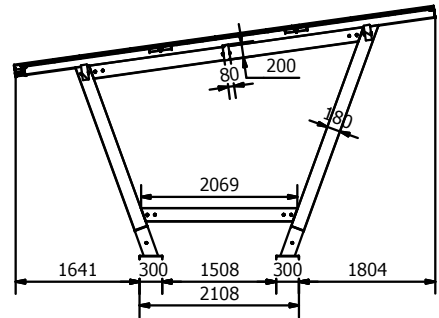

G-G (1 : 50)

E (1 : 10)

A (1 : 5)

B (1 : 5)

C (1 : 5)

D (1 : 5)

Designed by LKN	Checked by	Approved by	Date 28-11-2022	Date
			Solardok Carport	
			Schaal 1:50	Sheet