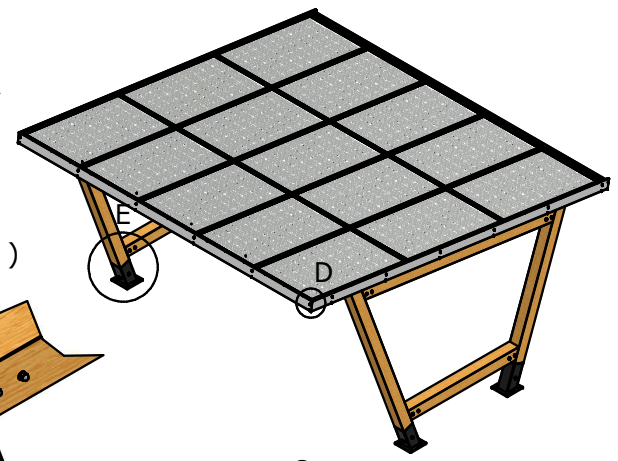

G-G (1 : 50)

E (1 : 10)

A (1 : 5)

B (1 : 5)

C (1 : 5)

D (1 : 5)

Designed by LKN	Checked by	Approved by	Date 28-11-2022	Date
			Solardok Carport	
			Schaal 1:50	Sheet