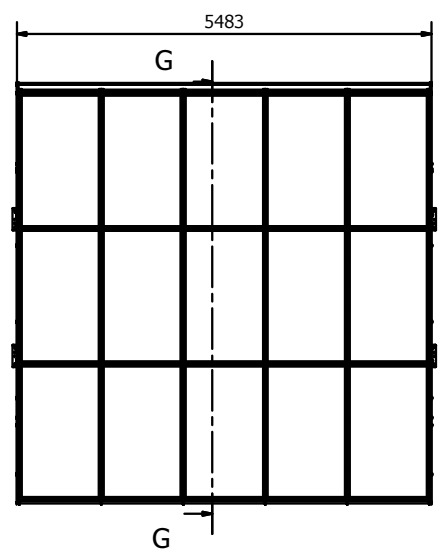

G-G (1 : 50)

E (1 : 10)

A (1 : 5)

B (1 : 5)

C (1 : 5)

D (1 : 5)

Designed by LKN	Checked by	Approved by	Date 28-11-2022	Date
			Solardok Carport	
			Schaal 1:50	Sheet